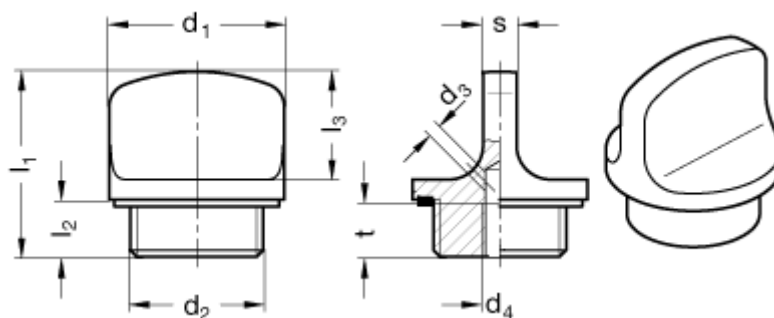

# Data Sheet

Article number: 201128515

Description: E+G Threaded plug temperatur up to 120C  
GN 441-26-M20x1,5-1-BL

## Measures

$d_1 = 26$

$d_2 = M 20 \times 1,5$

$d_3 = 2$

$d_4 = M 5$

$l_1 = 27,5$

$l_2 = 8,5$

$l_3 = 16$